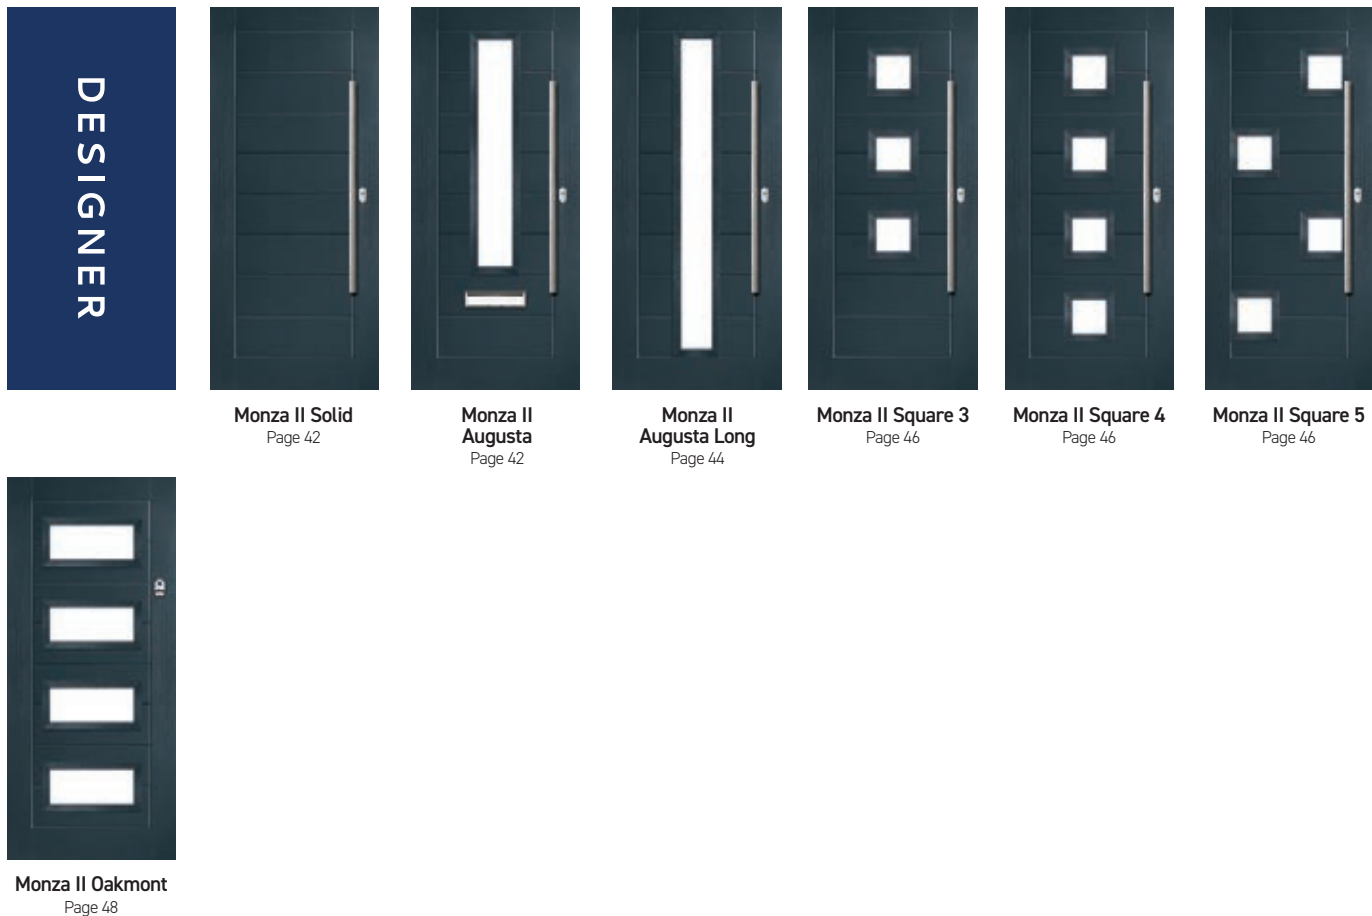

A designer collection of unique doors glazed using the FLiP® Flat Grained cassette.