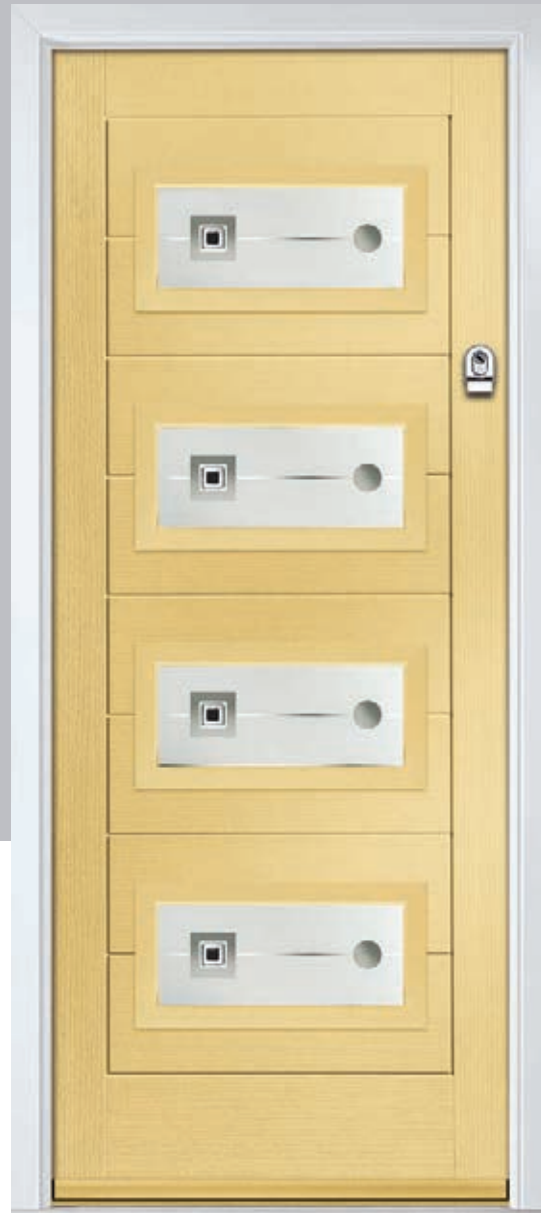

DESIGNER

Door Colour: **Moonshine**

Door Glass: **Greenwich**

Door Colour: **Citrine**

Door Glass: **Tahoe**

Composite Sidepanel Options

For homes with larger openings, we offer a range of sidelight options to complement your door. This option is available with full, matching decorative glass.