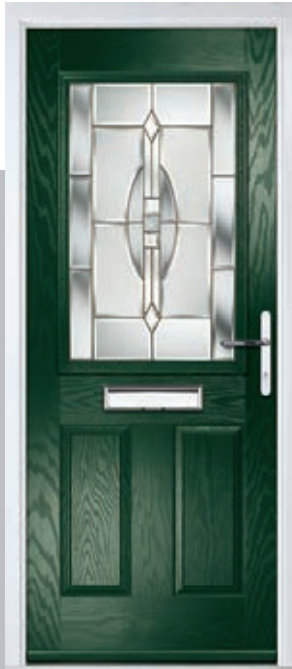

Door Colour: **Green**

Door Glass: **Reflections**