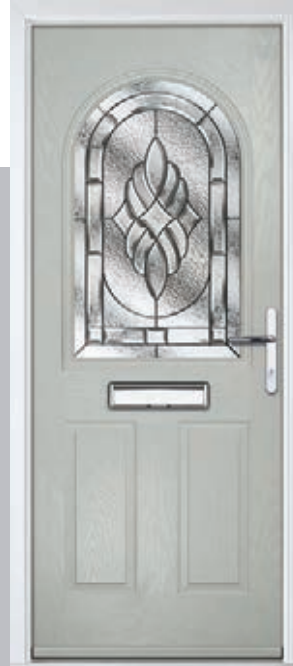

Door Colour: **Sage**

Door Glass: **Kensington**

Door Colour: **White**

Door Glass: **Brass Art Clarity**

Door Colour: **Agate Grey**

Door Glass: **Zinc Art Elegance**

TRADITIONAL

Trending Colours