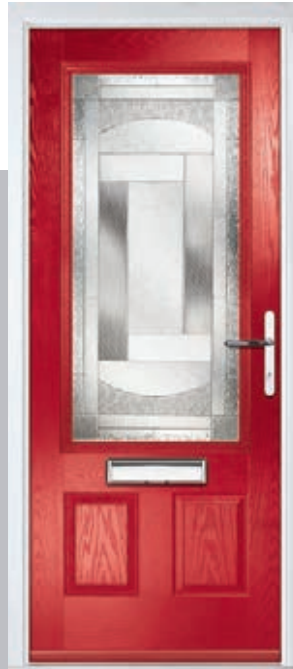

Door Colour: Diablo

Door Glass: Havana

TRADITIONAL