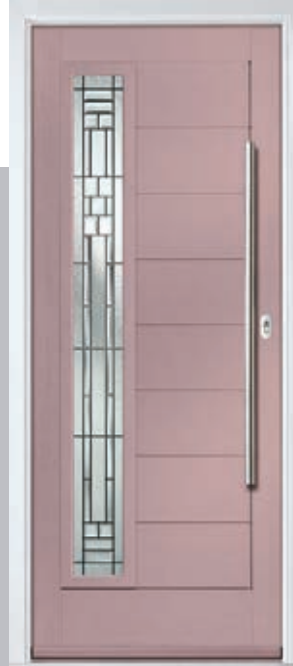

Door Colour: Dusky Pink

Left Option

Door Glass: New Orleans