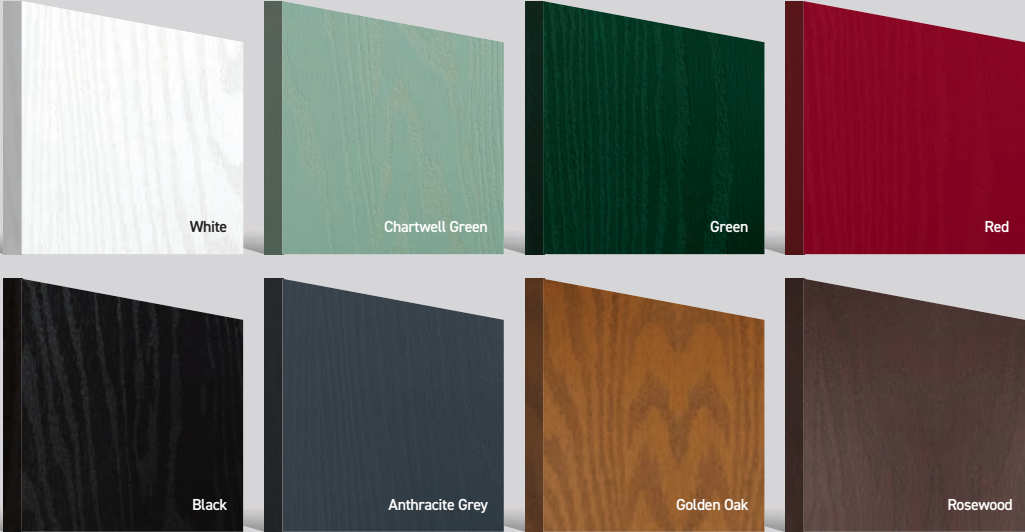

Colour Swatches

Standard Colours

A range of 9 external colours with white interior as standard. Coloured both sides is a cost option.

Premium Colours

Our range of 37 premium colours finished in a Semi-Matt, Satin or Semi-Gloss sheen dependent upon colour.