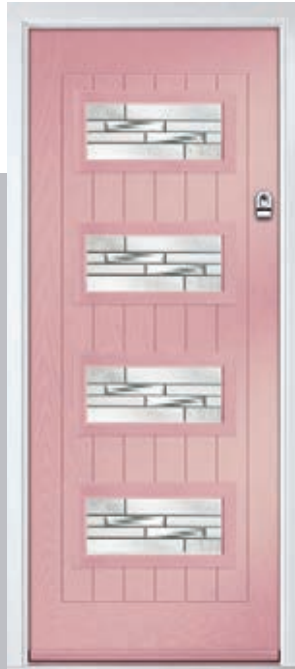

CONTEMPORARY

| GRAINED CONTEMPORARY DOORS

Farmhouse Oakmont

A stunning new design using colour matched cassettes for all colour options.