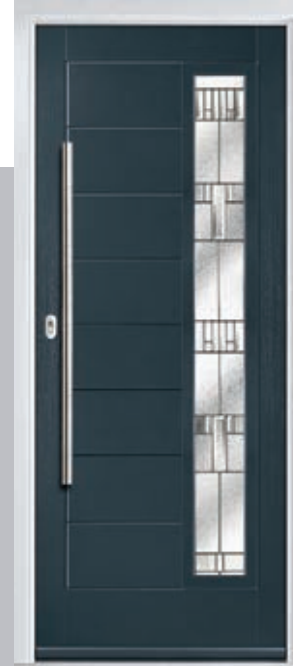

Door Colour: Anthracite Grey

Right Option

Door Glass: Prairie

DESIGNER

Trending Colours

Anthracite Grey

Azure

Shadow

Sandstone