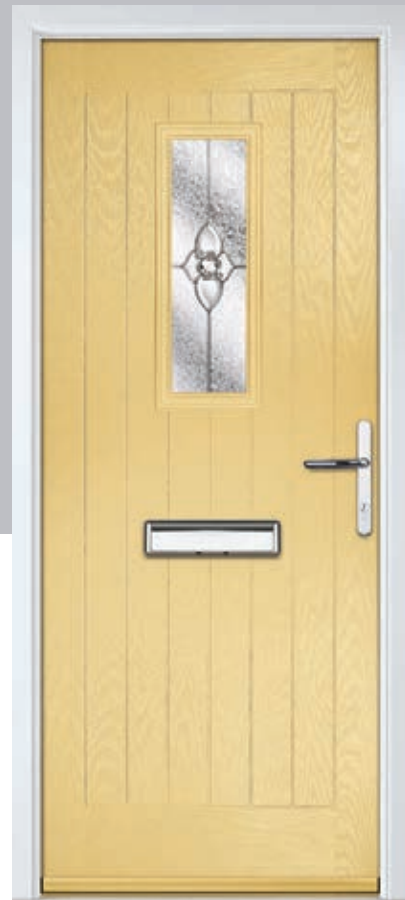

Door Colour: **Dusky Pink**

Door Glass: **Classic**

Door Colour: **Citrine**

Door Glass: **Finesse**

I GRAINED TRADITIONAL DOORS

Merion

The Merion is available with a complementary glass range designed specifically for this door style.