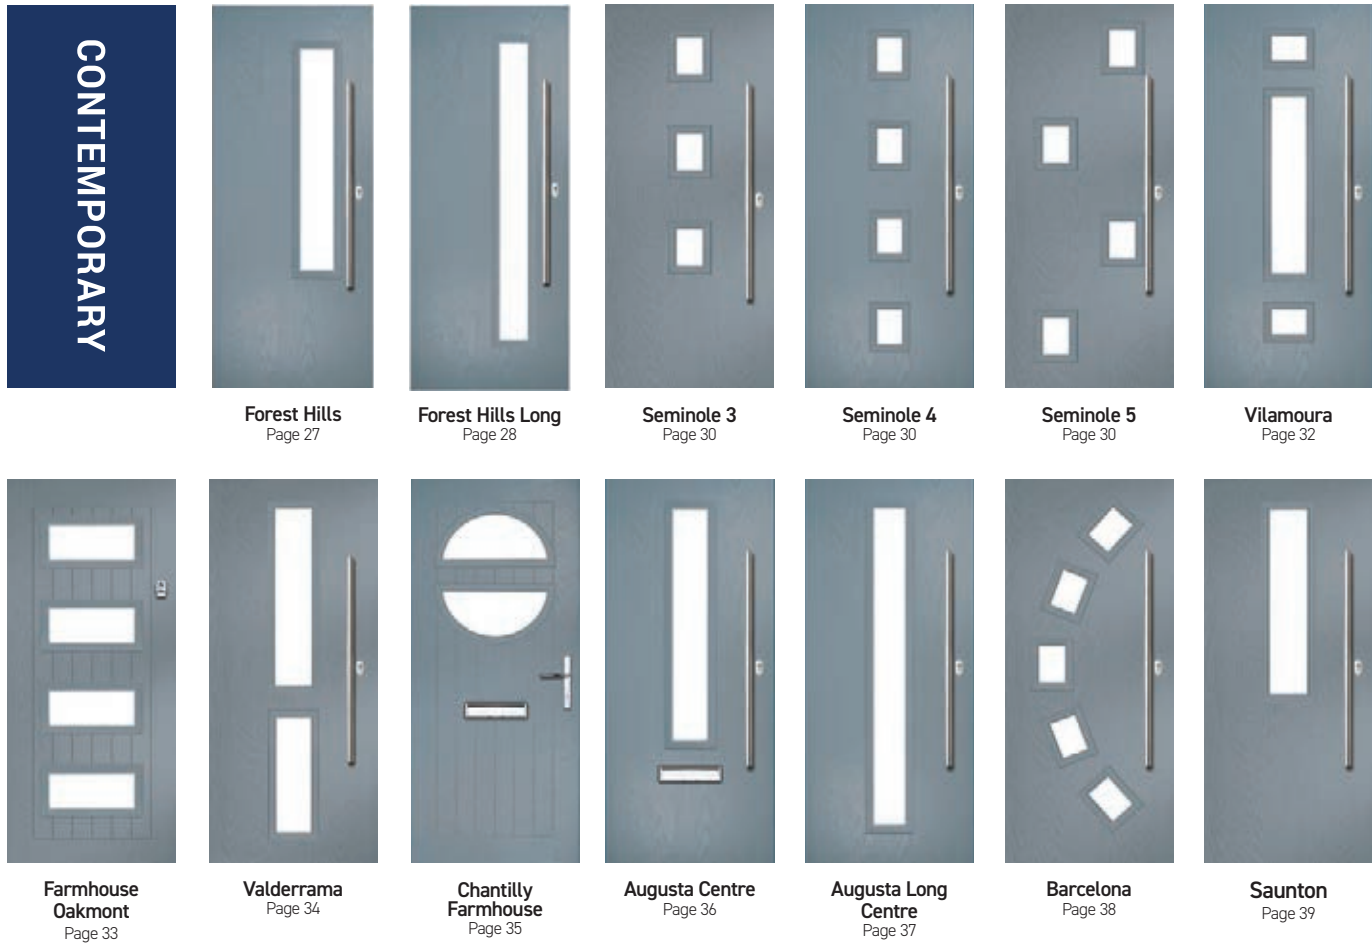

A selection of modern styles using our non-moulded, woodgrain doors and glazed using the FLiP® Flat Grained cassette option.