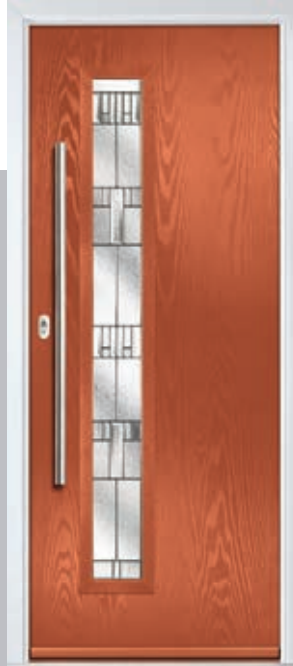

Door Colour: **Florida**
Door Glass: **Prairie**