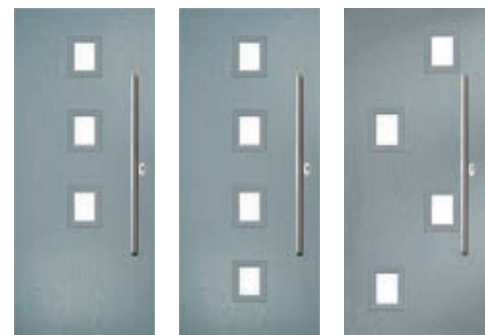

Seminole

The Seminole is a very popular contemporary door design with an abundance of glazing options and positions.

Door Colour: Florida | Door Glass: Kensington

Doorstyle Options

Seminole 3

Seminole 4

Seminole 5